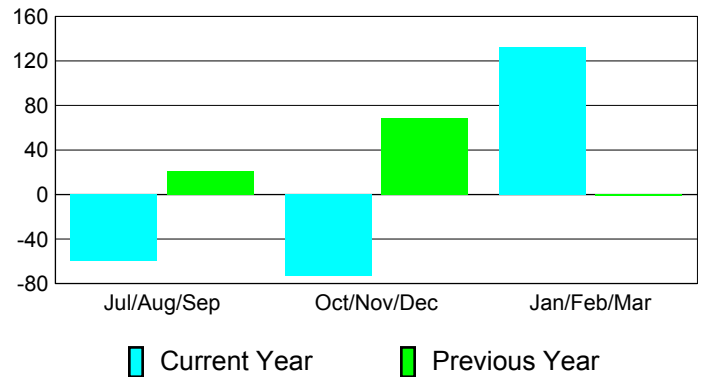

Gender Comparison 2010-2011

Jul/Aug/Sep

Oct/Nov/Dec

Jan/Feb/Mar

Male

Female