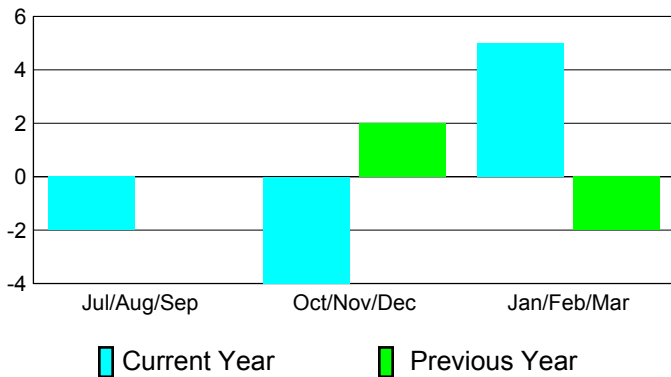

2010-2011 GMT Reports for District (or Undistricted) **District 301 C**

GMT: **Doctor DATUK K NAGARATN**. Location: **PHILIPPINES**

GMT CA: **5**

CLUBS

Club Results
2010-2011

Clubs
2009-2010

Month	New Club Goal	Actual New Clubs	Actual Dropped Clubs	Gain/Loss of Clubs	Gain/Loss of Clubs
Jul/Aug/Sep	0	0	-2	-2	0
Oct/Nov/Dec	0	0	-4	-4	2
Jan/Feb/Mar	0	3	2	5	-2
Totals	0	3	-4	-1	0

Club Results 2010-2011

Goal, New, Dropped, Gain/Loss

Comparison of Club Gain/Loss

Current Year Compared to the Previous Year

YTD Status Quo Clubs 2010-2011

Status Quo Clubs Compared to Status Quo Members

MEMBERSHIP

Membership Results
2010-2011

Membership
2009-2010

Month	Net Memb Goal	Actual New Memb	Actual Dropped Memb	Gain/Loss of Memb	Gain/Loss of Memb
Jul/Aug/Sep	0	35	-95	-60	21
Oct/Nov/Dec	0	65	-138	-73	69
Jan/Feb/Mar	0	140	-8	132	-1
Totals	0	240	-241	-1	89

Membership Results 2010-2011

Goal, New, Dropped, Gain/Loss

Comparison of Membership Gain/Loss

Current Year Compared to the Previous Year

Gender Comparison 2010-2011

Jul/Aug/Sep

Oct/Nov/Dec

Jan/Feb/Mar

Male

Female