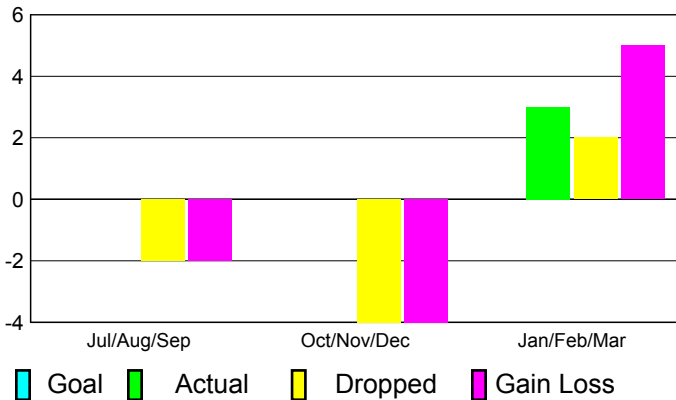

## CLUBS

**Club Results**  
2010-2011

**Clubs**  
2009-2010

Month	New Club Goal	Actual New Clubs	Actual Dropped Clubs	Gain/Loss of Clubs	Gain/Loss of Clubs
Jul/Aug/Sep	0	0	-2	-2	0
Oct/Nov/Dec	0	0	-4	-4	2
Jan/Feb/Mar	0	3	2	5	-2
<b>Totals</b>	<b>0</b>	<b>3</b>	<b>-4</b>	<b>-1</b>	<b>0</b>

### Club Results 2010-2011

Goal, New, Dropped, Gain/Loss

### Comparison of Club Gain/Loss

Current Year Compared to the Previous Year