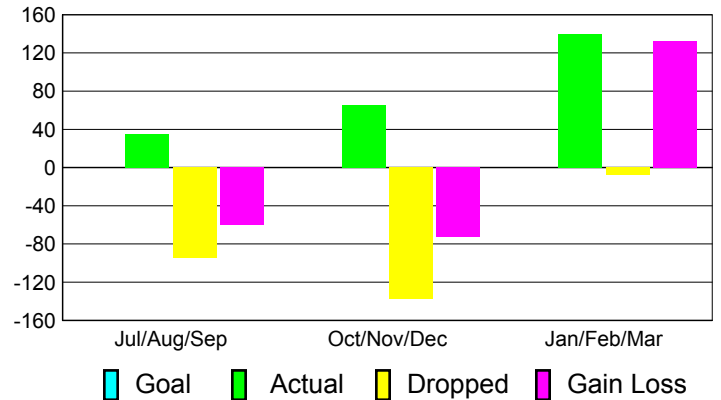

### YTD Status Quo Clubs 2010-2011

Status Quo Clubs Compared to Status Quo Members

## MEMBERSHIP

**Membership Results**  
2010-2011

**Membership**  
2009-2010

Month	Net Memb Goal	Actual New Memb	Actual Dropped Memb	Gain/Loss of Memb	Gain/Loss of Memb
Jul/Aug/Sep	0	35	-95	-60	21
Oct/Nov/Dec	0	65	-138	-73	69
Jan/Feb/Mar	0	140	-8	132	-1
<b>Totals</b>	<b>0</b>	<b>240</b>	<b>-241</b>	<b>-1</b>	<b>89</b>

### Membership Results 2010-2011

Goal, New, Dropped, Gain/Loss

### Comparison of Membership Gain/Loss

Current Year Compared to the Previous Year